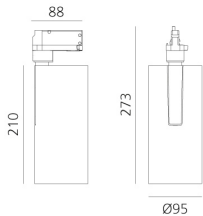

Vector Track 95 60° 3000K Undimmable Brushed silver

Carlotta de Bevilacqua

IP20   

LUMINAIRE

- Watt: **30W**
- Lichtstrom (lm): **2662lm**
- CCT: **3000K**
- Efficiency: **78%**
- Efficacy: **88.72lm/W**
- CRI: **90**

Anmerkungen

220/240Vac 50/60Hz Electronic ballast included.

BESCHREIBUNG

Three sizes with three different beam angles each (spot, flood, wide flood) obtained by means of refractive or hybrid optical units. Vector 55 track DALI zoom optic (22°-32°). Junction arm integrated in the spotlight's body to keep the barycentre aligned with the track and prevent any imbalance in possible suspension versions of the track. The junction allows 360° rotation and 90° tilting for maximum emission adjustment freedom. Vector 95 available only in track version. Version with compact 4-conductor (3p+n) adapter with hidden LED driver and not-dimmable phase selector.

DIMENSION

- Höhe: **cm 27.3**
- Breite: **cm 9.5**
- Länge Fuß: **cm 8.8**
- Neigung: **-90+90**
- Drehung: **360°**

INKLUSIVE LICHTQUELLEN

- Kategorie: **Led**
- Anzahl: **1**
- Watt: **35W**
- Farbtemperatur(K): **3000K**
- CRI: **90**