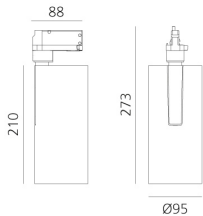

Vector Track 95 60° 3000K Undimmable White

Carlotta de Bevilacqua

IP20   

LUMINAIRE

- Watt: **30W**
- Lichtstrom (lm): **2662lm**
- CCT: **3000K**
- Efficiency: **78%**
- Efficacy: **88.72lm/W**
- CRI: **90**

Anmerkungen

220/240Vac 50/60Hz Electronic ballast included.

BESCHREIBUNG

Three sizes with three different beam angles each (spot, flood, wide flood) obtained by means of refractive or hybrid optical units. Vector 55 track DALI zoom optic (22°-32°). Junction arm integrated in the spotlight's body to keep the barycentre aligned with the track and prevent any imbalance in possible suspension versions of the track. The junction allows 360° rotation and 90° tilting for maximum emission adjustment freedom. Vector 95 available only in track version. Version with compact 4-conductor (3p+n) adapter with hidden LED driver and not-dimmable phase selector.

ARTIKELNUMMER: AN20301

FUNKTIONEN

- Artikelnummer: **AN20301**
- Farbe: **White**
- Installation: **ProjectorStromschiene**
- Serie: **Architectural Indoor**
- Anwendungsbereich: **Innenbeleuchtung**
- design: **Carlotta de Bevilacqua**

DIMENSION

- Höhe: **cm 27.3**
- Breite: **cm 9.5**
- Länge Fuß: **cm 8.8**
- Neigung: **-90+90**
- Drehung: **360°**

INKLUSIVE LICHTQUELLEN

- Kategorie: **Led**
- Anzahl: **1**
- Watt: **35W**
- Farbtemperatur(K): **3000K**
- CRI: **90**