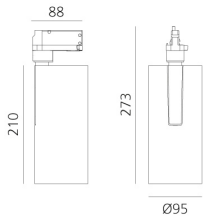

BESCHREIBUNG

Three sizes with three different beam angles each (spot, flood, wide flood) obtained by means of refractive or hybrid optical units. Vector 55 track DALI zoom optic (22°-32°). Junction arm integrated in the spotlight's body to keep the barycentre aligned with the track and prevent any imbalance in possible suspension versions of the track. The junction allows 360° rotation and 90° tilting for maximum emission adjustment freedom. Vector 95 available only in track version. Version with compact 4-conductor (3p+n) adapter with hidden LED driver and not-dimmable phase selector.

IP20 Dimmbar: