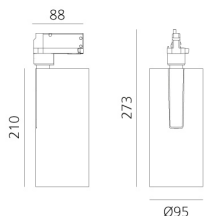

Vector Track 95 60° 4000K DALI Brushed Bronze

Carlotta de Bevilacqua

IP20    Dimmbar: 

LUMINAIRE

- Watt: **30W**
- Lichtstrom (lm): **2703lm**
- CCT: **4000K**
- Efficiency: **78%**
- Efficacy: **90.09lm/W**
- CRI: **90**
- Dimmable Typology: **Dali**

Anmerkungen

220/240Vac 50/60Hz Electronic ballast included.

BESCHREIBUNG

Three sizes with three different beam angles each (spot, flood, wide flood) obtained by means of refractive or hybrid optical units. Vector 55 track DALI zoom optic (22°-32°). Junction arm integrated in the spotlight's body to keep the barycentre aligned with the track and prevent any imbalance in possible suspension versions of the track. The junction allows 360° rotation and 90° tilting for maximum emission adjustment freedom. Vector 95 available only in track version. Version with compact 4-conductor (3p+n) adapter with hidden LED driver and not-dimmable phase selector.

ARTIKELNUMMER: AN25820

FUNKTIONEN

- Artikelnummer: **AN25820**
- Farbe: **Brushed Bronze**
- Installation: **ProjectorStromschiene**
- Serie: **Architectural Indoor**
- Anwendungsbereich: **Innenbeleuchtung**
- design: **Carlotta de Bevilacqua**

DIMENSION

- Höhe: **cm 27.3**
- Breite: **cm 9.5**
- Länge Fuß: **cm 8.8**
- Neigung: **-90+90**
- Drehung: **360°**

INKLUSIVE LICHTQUELLEN

- Kategorie: **Led**
- Anzahl: **1**
- Watt: **35W**
- Farbtemperatur(K): **4000K**
- CRI: **90**