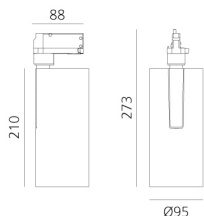

Vector Track 95 60° 4000K DALI Brushed Copper

Carlotta de Bevilacqua

IP20    Dimmbar: 

LUMINAIRE

- Watt: **30W**
- Lichtstrom (lm): **2703lm**
- CCT: **4000K**
- Efficiency: **78%**
- Efficacy: **90.09lm/W**
- CRI: **90**
- Dimmable Typology: **Dali**

Anmerkungen

220/240Vac 50/60Hz Electronic ballast included.

BESCHREIBUNG

Three sizes with three different beam angles each (spot, flood, wide flood) obtained by means of refractive or hybrid optical units. Vector 55 track DALI zoom optic (22°-32°). Junction arm integrated in the spotlight's body to keep the barycentre aligned with the track and prevent any imbalance in possible suspension versions of the track. The junction allows 360° rotation and 90° tilting for maximum emission adjustment freedom. Vector 95 available only in track version. Version with compact 4-conductor (3p+n) adapter with hidden LED driver and not-dimmable phase selector.

ARTIKELNUMMER: AN25818

FUNKTIONEN

- Artikelnummer: **AN25818**
- Farbe: **Brushed Copper**
- Installation: **ProjectorStromschiene**
- Serie: **Architectural Indoor**
- Anwendungsbereich: **Innenbeleuchtung**
- design: **Carlotta de Bevilacqua**

DIMENSION

- Höhe: **cm 27.3**
- Breite: **cm 9.5**
- Länge Fuß: **cm 8.8**
- Neigung: **-90+90**
- Drehung: **360°**

INKLUSIVE LICHTQUELLEN

- Kategorie: **Led**
- Anzahl: **1**
- Watt: **35W**
- Farbtemperatur(K): **4000K**
- CRI: **90**