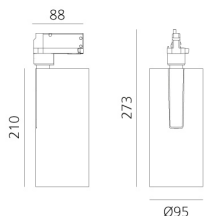

Vector Track 95 60° 4000K DALI Brushed Silver

Carlotta de Bevilacqua

IP20    Dimmbar: 

LUMINAIRE

- Watt: **30W**
- Lichtstrom (lm): **2703lm**
- CCT: **4000K**
- Efficiency: **78%**
- Efficacy: **90.09lm/W**
- CRI: **90**
- Dimmable Typology: **Dali**

Anmerkungen

220/240Vac 50/60Hz Electronic ballast included.

BESCHREIBUNG

Three sizes with three different beam angles each (spot, flood, wide flood) obtained by means of refractive or hybrid optical units. Vector 55 track DALI zoom optic (22°-32°). Junction arm integrated in the spotlight's body to keep the barycentre aligned with the track and prevent any imbalance in possible suspension versions of the track. The junction allows 360° rotation and 90° tilting for maximum emission adjustment freedom. Vector 95 available only in track version. Version with compact 4-conductor (3p+n) adapter with hidden LED driver and not-dimmable phase selector.

ARTIKELNUMMER: AN25815

FUNKTIONEN

- Artikelnummer: **AN25815**
- Farbe: **Brushed Silver**
- Installation: **ProjectorStromschiene**
- Serie: **Architectural Indoor**
- Anwendungsbereich: **Innenbeleuchtung**
- design: **Carlotta de Bevilacqua**

DIMENSION

- Höhe: **cm 27.3**
- Breite: **cm 9.5**
- Länge Fuß: **cm 8.8**
- Neigung: **-90+90**
- Drehung: **360°**

INKLUSIVE LICHTQUELLEN

- Kategorie: **Led**
- Anzahl: **1**
- Watt: **35W**
- Farbtemperatur(K): **4000K**
- CRI: **90**