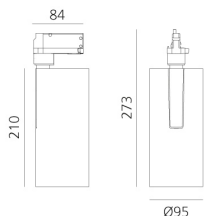

Vector Track 95 60° 4000K DALI Eutrac Black

Carlotta de Bevilacqua

BESCHREIBUNG

Three sizes with three different beam angles each (spot, flood, wide flood) obtained by means of refractive or hybrid optical units. Vector 55 track DALI zoom optic (22°-32°). Junction arm integrated in the spotlight's body to keep the barycentre aligned with the track and prevent any imbalance in possible suspension versions of the track. The junction allows 360° rotation and 90° tilting for maximum emission adjustment freedom. Vector 95 available only in track version. Version with compact 4-conductor (3p+n) adapter with hidden LED driver and not-dimmable phase selector.

IP20    Dimmbar: 

LUMINAIRE

- Watt: **30W**
- Lichtstrom (lm): **2703lm**
- CCT: **4000K**
- Efficiency: **78%**
- Efficacy: **90.09lm/W**
- CRI: **90**
- Dimmable Typology: **Dali**

Anmerkungen

220/240Vac 50/60Hz Electronic ballast included.

ARTIKELNUMMER: AN35804

FUNKTIONEN

- Artikelnummer: **AN35804**
- Farbe: **Black**
- Installation: **ProjectorStromschiene**
- Serie: **Architectural Indoor**
- Anwendungsbereich: **Innenbeleuchtung**
- design: **Carlotta de Bevilacqua**

DIMENSION

- Höhe: **cm 27.3**
- Breite: **cm 9.5**
- Länge Fuß: **cm 8.4**
- Neigung: **-90+90**
- Drehung: **360°**

INKLUSIVE LICHTQUELLEN

- Kategorie: **Led**
- Anzahl: **1**
- Watt: **35W**
- Farbtemperatur(K): **4000K**
- CRI: **90**