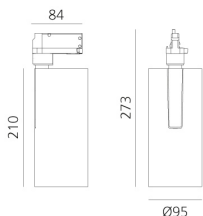

Vector Track 95 60° 4000K DALI Eutrac Brushed Bronze

Carlotta de Bevilacqua

IP20    Dimmbar: 

LUMINAIRE

- Watt: **30W**
- Lichtstrom (lm): **2703lm**
- CCT: **4000K**
- Efficiency: **78%**
- Efficacy: **90.09lm/W**
- CRI: **90**
- Dimmable Typology: **Dali**

Anmerkungen

220/240Vac 50/60Hz Electronic ballast included.

BESCHREIBUNG

Three sizes with three different beam angles each (spot, flood, wide flood) obtained by means of refractive or hybrid optical units. Vector 55 track DALI zoom optic (22°-32°). Junction arm integrated in the spotlight's body to keep the barycentre aligned with the track and prevent any imbalance in possible suspension versions of the track. The junction allows 360° rotation and 90° tilting for maximum emission adjustment freedom. Vector 95 available only in track version. Version with compact 4-conductor (3p+n) adapter with hidden LED driver and not-dimmable phase selector.

ARTIKELNUMMER: AN35820

FUNKTIONEN

- Artikelnummer: **AN35820**
- Farbe: **Brushed Bronze**
- Installation: **ProjectorStromschiene**
- Serie: **Architectural Indoor**
- Anwendungsbereich: **Innenbeleuchtung**
- design: **Carlotta de Bevilacqua**

DIMENSION

- Höhe: **cm 27.3**
- Breite: **cm 9.5**
- Länge Fuß: **cm 8.4**
- Neigung: **-90+90**
- Drehung: **360°**

INKLUSIVE LICHTQUELLEN

- Kategorie: **Led**
- Anzahl: **1**
- Watt: **35W**
- Farbtemperatur(K): **4000K**
- CRI: **90**