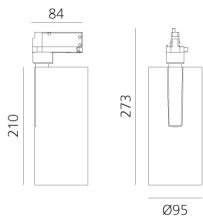

Vector Track 95 60° 4000K DALI Eutrac Brushed Copper

Carlotta de Bevilacqua

IP20    Dimmbar: 

LUMINAIRE

- Watt: **30W**
- Lichtstrom (lm): **2703lm**
- CCT: **4000K**
- Efficiency: **78%**
- Efficacy: **90.09lm/W**
- CRI: **90**
- Dimmable Typology: **Dali**

Anmerkungen

220/240Vac 50/60Hz Electronic ballast included.

BESCHREIBUNG

Three sizes with three different beam angles each (spot, flood, wide flood) obtained by means of refractive or hybrid optical units. Vector 55 track DALI zoom optic (22°-32°). Junction arm integrated in the spotlight's body to keep the barycentre aligned with the track and prevent any imbalance in possible suspension versions of the track. The junction allows 360° rotation and 90° tilting for maximum emission adjustment freedom. Vector 95 available only in track version. Version with compact 4-conductor (3p+n) adapter with hidden LED driver and not-dimmable phase selector.

ARTIKELNUMMER: AN35818

FUNKTIONEN

- Artikelnummer: **AN35818**
- Farbe: **Brushed Copper**
- Installation: **ProjectorStromschiene**
- Serie: **Architectural Indoor**
- Anwendungsbereich: **Innenbeleuchtung**
- design: **Carlotta de Bevilacqua**

DIMENSION

- Höhe: **cm 27.3**
- Breite: **cm 9.5**
- Länge Fuß: **cm 8.4**
- Neigung: **-90+90**
- Drehung: **360°**

INKLUSIVE LICHTQUELLEN

- Kategorie: **Led**
- Anzahl: **1**
- Watt: **35W**
- Farbtemperatur(K): **4000K**
- CRI: **90**