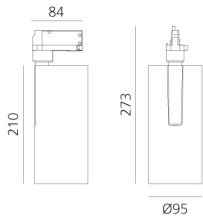

Vector Track 95 60° 4000K DALI Eutrac Brushed Silver

Carlotta de Bevilacqua

IP20    Dimmbar: 

LUMINAIRE

- Watt: **30W**
- Lichtstrom (lm): **2703lm**
- CCT: **4000K**
- Efficiency: **78%**
- Efficacy: **90.09lm/W**
- CRI: **90**
- Dimmable Typology: **Dali**

Anmerkungen

220/240Vac 50/60Hz Electronic ballast included.

BESCHREIBUNG

Three sizes with three different beam angles each (spot, flood, wide flood) obtained by means of refractive or hybrid optical units. Vector 55 track DALI zoom optic (22°-32°). Junction arm integrated in the spotlight's body to keep the barycentre aligned with the track and prevent any imbalance in possible suspension versions of the track. The junction allows 360° rotation and 90° tilting for maximum emission adjustment freedom. Vector 95 available only in track version. Version with compact 4-conductor (3p+n) adapter with hidden LED driver and not-dimmable phase selector.

ARTIKELNUMMER: AN35815

FUNKTIONEN

- Artikelnummer: **AN35815**
- Farbe: **Brushed Silver**
- Installation: **ProjectorStromschiene**
- Serie: **Architectural Indoor**
- Anwendungsbereich: **Innenbeleuchtung**
- design: **Carlotta de Bevilacqua**

DIMENSION

- Höhe: **cm 27.3**
- Breite: **cm 9.5**
- Länge Fuß: **cm 8.4**
- Neigung: **-90+90**
- Drehung: **360°**

INKLUSIVE LICHTQUELLEN

- Kategorie: **Led**
- Anzahl: **1**
- Watt: **35W**
- Farbtemperatur(K): **4000K**
- CRI: **90**