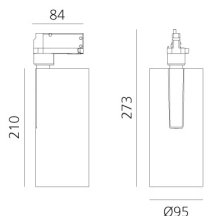

Vector Track 95 60° 4000K DALI Eutrac White

Carlotta de Bevilacqua

IP20    Dimmbar: 

LUMINAIRE

- Watt: **30W**
- Lichtstrom (lm): **2703lm**
- CCT: **4000K**
- Efficiency: **78%**
- Efficacy: **90.09lm/W**
- CRI: **90**
- Dimmable Typology: **Dali**

Anmerkungen

220/240Vac 50/60Hz Electronic ballast included.

BESCHREIBUNG

Three sizes with three different beam angles each (spot, flood, wide flood) obtained by means of refractive or hybrid optical units. Vector 55 track DALI zoom optic (22°-32°). Junction arm integrated in the spotlight's body to keep the barycentre aligned with the track and prevent any imbalance in possible suspension versions of the track. The junction allows 360° rotation and 90° tilting for maximum emission adjustment freedom. Vector 95 available only in track version. Version with compact 4-conductor (3p+n) adapter with hidden LED driver and not-dimmable phase selector.

ARTIKELNUMMER: AN35801

FUNKTIONEN

- Artikelnummer: **AN35801**
- Farbe: **White**
- Installation: **ProjectorStromschiene**
- Serie: **Architectural Indoor**
- Anwendungsbereich: **Innenbeleuchtung**
- design: **Carlotta de Bevilacqua**

DIMENSION

- Höhe: **cm 27.3**
- Breite: **cm 9.5**
- Länge Fuß: **cm 8.4**
- Neigung: **-90+90**
- Drehung: **360°**

INKLUSIVE LICHTQUELLEN

- Kategorie: **Led**
- Anzahl: **1**
- Watt: **35W**
- Farbtemperatur(K): **4000K**
- CRI: **90**