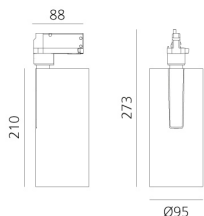

Vector Track 95 60° 4000K DALI White

Carlotta de Bevilacqua

IP20    Dimmbar: 

LUMINAIRE

- Watt: **30W**
- Lichtstrom (lm): **2703lm**
- CCT: **4000K**
- Efficiency: **78%**
- Efficacy: **90.09lm/W**
- CRI: **90**
- Dimmable Typology: **Dali**

Anmerkungen

220/240Vac 50/60Hz Electronic ballast included.

BESCHREIBUNG

Three sizes with three different beam angles each (spot, flood, wide flood) obtained by means of refractive or hybrid optical units. Vector 55 track DALI zoom optic (22°-32°). Junction arm integrated in the spotlight's body to keep the barycentre aligned with the track and prevent any imbalance in possible suspension versions of the track. The junction allows 360° rotation and 90° tilting for maximum emission adjustment freedom. Vector 95 available only in track version. Version with compact 4-conductor (3p+n) adapter with hidden LED driver and not-dimmable phase selector.

ARTIKELNUMMER: AN25801

FUNKTIONEN

- Artikelnummer: **AN25801**
- Farbe: **White**
- Installation: **ProjectorStromschiene**
- Serie: **Architectural Indoor**
- Anwendungsbereich: **Innenbeleuchtung**
- design: **Carlotta de Bevilacqua**

DIMENSION

- Höhe: **cm 27.3**
- Breite: **cm 9.5**
- Länge Fuß: **cm 8.8**
- Neigung: **-90+90**
- Drehung: **360°**

INKLUSIVE LICHTQUELLEN

- Kategorie: **Led**
- Anzahl: **1**
- Watt: **35W**
- Farbtemperatur(K): **4000K**
- CRI: **90**