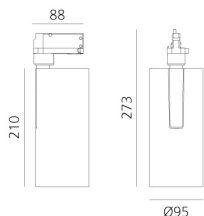

Vector Track 95 60° 4000K Undimmable Black

Carlotta de Bevilacqua

BESCHREIBUNG

Three sizes with three different beam angles each (spot, flood, wide flood) obtained by means of refractive or hybrid optical units. Vector 55 track DALI zoom optic (22°-32°). Junction arm integrated in the spotlight's body to keep the barycentre aligned with the track and prevent any imbalance in possible suspension versions of the track. The junction allows 360° rotation and 90° tilting for maximum emission adjustment freedom. Vector 95 available only in track version. Version with compact 4-conductor (3p+n) adapter with hidden LED driver and not-dimmable phase selector.

IP20   

LUMINAIRE

- Watt: **30W**
- Lichtstrom (lm): **2703lm**
- CCT: **4000K**
- Efficiency: **78%**
- Efficacy: **90.09lm/W**
- CRI: **90**

Anmerkungen

220/240Vac 50/60Hz Electronic ballast included.

ARTIKELNUMMER: AN25304

FUNKTIONEN

- Artikelnummer: **AN25304**
- Farbe: **Black**
- Installation: **ProjectorStromschiene**
- Serie: **Architectural Indoor**
- Anwendungsbereich: **Innenbeleuchtung**
- design: **Carlotta de Bevilacqua**

DIMENSION

- Höhe: **cm 27.3**
- Breite: **cm 9.5**
- Länge Fuß: **cm 8.8**
- Neigung: **-90+90**
- Drehung: **360°**

INKLUSIVE LICHTQUELLEN

- Kategorie: **Led**
- Anzahl: **1**
- Watt: **35W**
- Farbtemperatur(K): **4000K**
- CRI: **90**