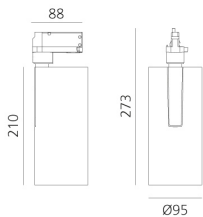

Vector Track 95 60° 4000K Undimmable Brushed Bronze

Carlotta de Bevilacqua

IP20   

LUMINAIRE

- Watt: **30W**
- Lichtstrom (lm): **2703lm**
- CCT: **4000K**
- Efficiency: **78%**
- Efficacy: **90.09lm/W**
- CRI: **90**

Anmerkungen

220/240Vac 50/60Hz Electronic ballast included.

BESCHREIBUNG

Three sizes with three different beam angles each (spot, flood, wide flood) obtained by means of refractive or hybrid optical units. Vector 55 track DALI zoom optic (22°-32°). Junction arm integrated in the spotlight's body to keep the barycentre aligned with the track and prevent any imbalance in possible suspension versions of the track. The junction allows 360° rotation and 90° tilting for maximum emission adjustment freedom. Vector 95 available only in track version. Version with compact 4-conductor (3p+n) adapter with hidden LED driver and not-dimmable phase selector.

ARTIKELNUMMER: AN25320

FUNKTIONEN

- Artikelnummer: **AN25320**
- Farbe: **Brushed Bronze**
- Installation: **ProjectorStromschiene**
- Serie: **Architectural Indoor**
- Anwendungsbereich: **Innenbeleuchtung**
- design: **Carlotta de Bevilacqua**

DIMENSION

- Höhe: **cm 27.3**
- Breite: **cm 9.5**
- Länge Fuß: **cm 8.8**
- Neigung: **-90+90**
- Drehung: **360°**

INKLUSIVE LICHTQUELLEN

- Kategorie: **Led**
- Anzahl: **1**
- Watt: **35W**
- Farbtemperatur(K): **4000K**
- CRI: **90**