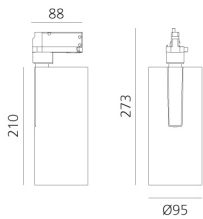

Vector Track 95 60° 4000K Undimmable Brushed Copper

Carlotta de Bevilacqua

IP20   

LUMINAIRE

- Watt: **30W**
- Lichtstrom (lm): **2703lm**
- CCT: **4000K**
- Efficiency: **78%**
- Efficacy: **90.09lm/W**
- CRI: **90**

Anmerkungen

220/240Vac 50/60Hz Electronic ballast included.

BESCHREIBUNG

Three sizes with three different beam angles each (spot, flood, wide flood) obtained by means of refractive or hybrid optical units. Vector 55 track DALI zoom optic (22°-32°). Junction arm integrated in the spotlight's body to keep the barycentre aligned with the track and prevent any imbalance in possible suspension versions of the track. The junction allows 360° rotation and 90° tilting for maximum emission adjustment freedom. Vector 95 available only in track version. Version with compact 4-conductor (3p+n) adapter with hidden LED driver and not-dimmable phase selector.

ARTIKELNUMMER: AN25318

FUNKTIONEN

- Artikelnummer: **AN25318**
- Farbe: **Brushed Copper**
- Installation: **ProjectorStromschiene**
- Serie: **Architectural Indoor**
- Anwendungsbereich: **Innenbeleuchtung**
- design: **Carlotta de Bevilacqua**

DIMENSION

- Höhe: **cm 27.3**
- Breite: **cm 9.5**
- Länge Fuß: **cm 8.8**
- Neigung: **-90+90**
- Drehung: **360°**

INKLUSIVE LICHTQUELLEN

- Kategorie: **Led**
- Anzahl: **1**
- Watt: **35W**
- Farbtemperatur(K): **4000K**
- CRI: **90**