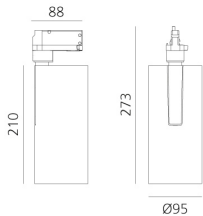

Vector Track 95 60° 4000K Undimmable Brushed Silver

Carlotta de Bevilacqua

IP20   

LUMINAIRE

- Watt: **30W**
- Lichtstrom (lm): **2703lm**
- CCT: **4000K**
- Efficiency: **78%**
- Efficacy: **90.09lm/W**
- CRI: **90**

Anmerkungen

220/240Vac 50/60Hz Electronic ballast included.

BESCHREIBUNG

Three sizes with three different beam angles each (spot, flood, wide flood) obtained by means of refractive or hybrid optical units. Vector 55 track DALI zoom optic (22°-32°). Junction arm integrated in the spotlight's body to keep the barycentre aligned with the track and prevent any imbalance in possible suspension versions of the track. The junction allows 360° rotation and 90° tilting for maximum emission adjustment freedom. Vector 95 available only in track version. Version with compact 4-conductor (3p+n) adapter with hidden LED driver and not-dimmable phase selector.

DIMENSION

- Höhe: **cm 27.3**
- Breite: **cm 9.5**
- Länge Fuß: **cm 8.8**
- Neigung: **-90+90**
- Drehung: **360°**

INKLUSIVE LICHTQUELLEN

- Kategorie: **Led**
- Anzahl: **1**
- Watt: **35W**
- Farbtemperatur(K): **4000K**
- CRI: **90**