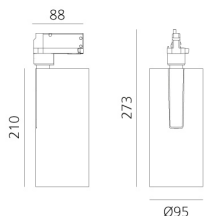

Vector Track 95 60° 4000K Undimmable White

Carlotta de Bevilacqua

IP20   

LUMINAIRE

- Watt: **30W**
- Lichtstrom (lm): **2703lm**
- CCT: **4000K**
- Efficiency: **78%**
- Efficacy: **90.09lm/W**
- CRI: **90**

Anmerkungen

220/240Vac 50/60Hz Electronic ballast included.

BESCHREIBUNG

Three sizes with three different beam angles each (spot, flood, wide flood) obtained by means of refractive or hybrid optical units. Vector 55 track DALI zoom optic (22°-32°). Junction arm integrated in the spotlight's body to keep the barycentre aligned with the track and prevent any imbalance in possible suspension versions of the track. The junction allows 360° rotation and 90° tilting for maximum emission adjustment freedom. Vector 95 available only in track version. Version with compact 4-conductor (3p+n) adapter with hidden LED driver and not-dimmable phase selector.

ARTIKELNUMMER: AN25301

FUNKTIONEN

- Artikelnummer: **AN25301**
- Farbe: **White**
- Installation: **ProjectorStromschiene**
- Serie: **Architectural Indoor**
- Anwendungsbereich: **Innenbeleuchtung**
- design: **Carlotta de Bevilacqua**

DIMENSION

- Höhe: **cm 27.3**
- Breite: **cm 9.5**
- Länge Fuß: **cm 8.8**
- Neigung: **-90+90**
- Drehung: **360°**

INKLUSIVE LICHTQUELLEN

- Kategorie: **Led**
- Anzahl: **1**
- Watt: **35W**
- Farbtemperatur(K): **4000K**
- CRI: **90**