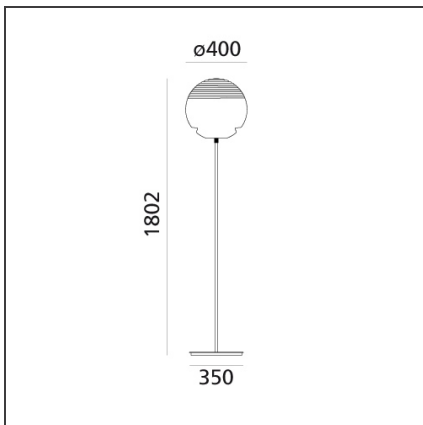

TECHNICAL DRAWINGS

FEATURES

Article Code:	1262010A	Material:	Brass, Glass
Colour:	Brass	Series:	Design, 2019
Installation:	Suspension, Floor, Table		Artemide Collection

DIMENSIONS

SOURCES NOT INCLUDED

Category:	LED
Number:	1
Watt:	21W
Type:	2
Socket:	E27

Notes