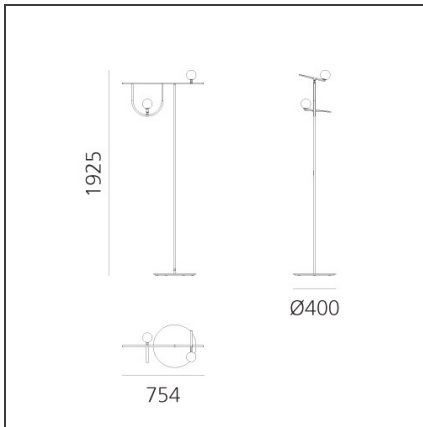

TECHNICAL DRAWINGS

FEATURES

Article Code:	1102010A	Material:	Brushed brass, blown glass
Colour:	Brushed brass, white, black	Series:	Design
Installation:	Table, Floor, Suspension	Emission:	Diffused
Environment:	Indoor		

DIMENSIONS

Length:	cm 40
Width:	cm 75,4
Height:	cm 192
Base Diameter:	cm 40

INCLUDED SOURCES

Category:	LED	Color temperature (K):	3000K
Number:	2	Color Tolerance:	MacAdam 2SDCM
Watt:	7.8W	CRI:	90
Delivered lumens output (lm):	841lm	Efficacy:	107lm/W
Type:	0	Service Life:	50000-L70
Class:	A		

LUMINAIRE

Watt:	20W	Delivered lumens output (lm):	1414lm
Voltage:	220-240V	CCT:	3000K
		Efficiency:	84%
		Efficacy:	71lm/W
		CRI:	90
		Dimmer Typology:	Touch Dimmer