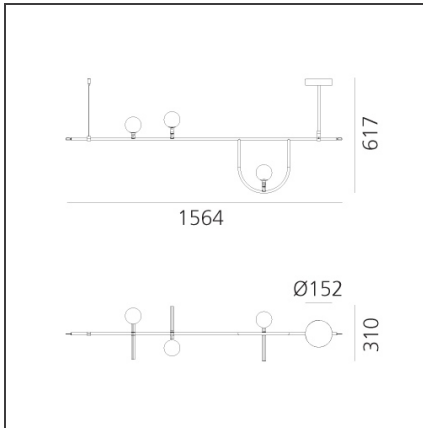

TECHNICAL DRAWINGS

DESIGN BY

Neri&Hu

DESCRIPTION

The activity of Neri&Hu is founded on constant research and the desire to work on the dynamic interaction of experience, detail, material, shape, and light, rather than adapt to stereotyped formulas. In a blend of tradition and innovation, Yanzi is a lightweight composition of graphic signs. Balanced structures, such as branches or perches, support multiple stylized figures to provide a variety of versions and qualities of light. They are iconic swallows with a brushed brass body, with their head like a white glass sphere enclosing light, either flying free or contained in glass cages. There is unique sensibility in matching warm and cold, essential yet refined materials. Yanzi is an open system, ideal for creating lightweight compositions and light landscapes that animate any space with an elegant poetic attitude.

FEATURES

Article Code:	1106010A	Material:	Brushed brass, blown glass, steel
Colour:	Brushed brass, white, black	Series:	Design
Installation:	Table, Floor, Suspension	Emission:	Diffused
Environment:	Indoor		

DIMENSIONS

Length:	cm 156	Glow Wire Test:	850
Width:	cm 31		
Base Diameter:	cm 15.2		
Max Height from ceiling:	cm 61.7		

INCLUDED SOURCES

Category:	LED	Color temperature (K):	3000K
Number:	3	Color Tolerance:	MacAdam 2SDCM
Watt:	7.8W	CRI:	90
Delivered lumens output (lm):	841lm	Efficacy:	107lm/W
Type:	0	Service Life:	50000-L70
Class:	A		

LUMINAIRE

Watt:	26W	Delivered lumens output (lm):	2122lm
Voltage:	220-240V	CCT:	3000K
		Efficiency:	84%
		Efficacy:	82lm/W
		CRI:	90
		Dimmable Typology:	Push

Notes