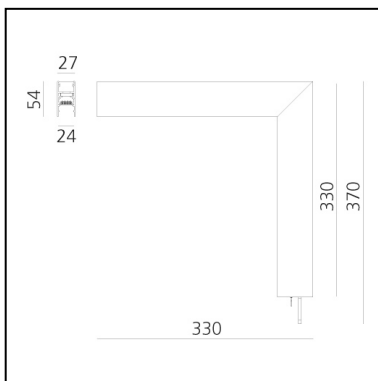

A.24 - Ceiling Magnetic Track - 90° Ceiling Track Corner (on perpendicular planes) - Black

Carlotta de Bevilacqua

IP20   

Notes

Each linear, angle and curved elements are provided with mechanical and electrical joints and installation accessories. End caps have to be ordered separately. Bracket for fixing to ceiling is included: 1 for 1176mm length or 2 for 2352mm length. Depending on the driver, the product can be undimmable or dimmable DALI.

DIMENSIONS

- Length: **cm 31.5**
- Width: **cm 5.4**
- Height: **cm 33**
- Weight: **cm 0.9**

Accessories

4pcs feed connectors (for powering multiple sections with a single power kit) AQ90500

Power cable, 2x0.75 + 2x0.35, mm2 (to realized customized power cable) - 10m - White AQ90600