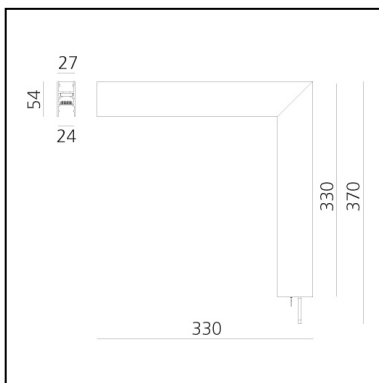

# A.24 - Ceiling Magnetic Track - 90° Ceiling Track Corner (on perpendicular planes) - Brushed Bronze

Carlotta de Bevilacqua

IP20   

## DIMENSIONS

- Length: **cm 31.5**
- Width: **cm 5.4**
- Height: **cm 33**
- Weight: **cm 0.9**

**Accessories**

4pcs feed connectors (for powering multiple sections with a single power kit) AQ90500

Power cable, 2x0.75 + 2x0.35, mm2 (to realized customized power cable) - 10m - White AQ90600