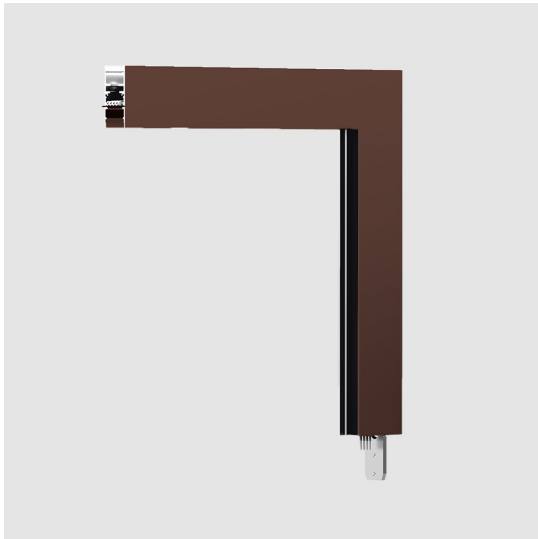

# A.24 - Ceiling Magnetic Track - 90° Ceiling Track Corner (on perpendicular planes) - Brushed Bronze

Carlotta de Bevilacqua

IP20   

## Notes

Each linear, angle and curved elements are provided with mechanical and electrical joints and installation accessories. End caps have to be ordered separately. Bracket for fixing to ceiling is included: 1 for 1176mm length or 2 for 2352mm length. Depending on the driver, the product can be undimmable or dimmable DALI.

## DESCRIPTION

A.24 is a new comprehensive and flexible system to design light in space. A single profile, only 24 mm thick, can be installed in the recessed, ceiling or suspension mode to continuously follow the angles on a flat or three-dimensional surface. This profile hosts to a variety of performance options: diffused light, sharp optical units with three beam angles, or a smart magnetic track. This makes A.24 a flexible system, as well as an open platform to accommodate other products from the Architectural collection. The suspension version also features direct emission. The three solutions can be alternated to match the architecture and the room functions with utmost flexibility. The competence of Artemide is revealed by the quality of light, as well as by the ability of A.24 to freely move in space, with direct power connection points up to 14 metres apart.

## DIMENSIONS

- Length: **cm 31.5**
- Width: **cm 5.4**
- Height: **cm 33**
- Weight: **cm 0.9**

**Accessories**

4pcs feed connectors (for powering multiple sections with a single power kit) AQ90500

Power cable, 2x0.75 + 2x0.35, mm2 (to realized customized power cable) - 10m - White AQ90600