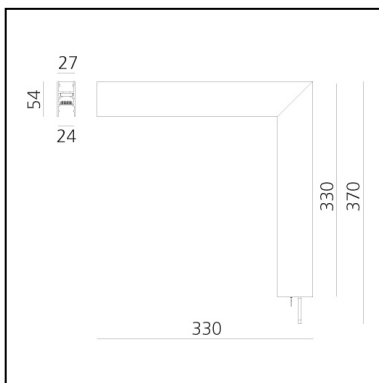

A.24 - Ceiling Magnetic Track - 90° Ceiling Track Corner (on perpendicular planes) - Brushed Silver

Carlotta de Bevilacqua

IP20   

Notes

Each linear, angle and curved elements are provided with mechanical and electrical joints and installation accessories. End caps have to be ordered separately. Bracket for fixing to ceiling is included: 1 for 1176mm length or 2 for 2352mm length. Depending on the driver, the product can be undimmable or dimmable DALI.

DIMENSIONS

- Length: **cm 31.5**
- Width: **cm 5.4**
- Height: **cm 33**
- Weight: **cm 0.9**

Accessories

4pcs feed connectors (for powering multiple sections with a single power kit) AQ90500

Power cable, 2x0.75 + 2x0.35, mm2 (to realized customized power cable) - 10m - White AQ90600