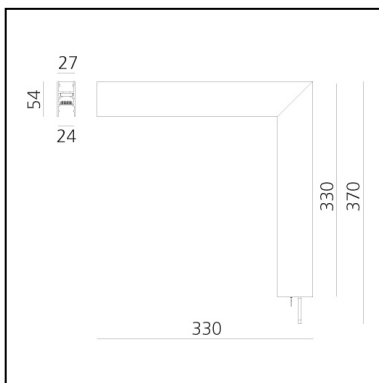

# A.24 - Ceiling Magnetic Track - 90° Ceiling Track Corner (on perpendicular planes) - White

Carlotta de Bevilacqua

IP20   

## DIMENSIONS

- Length: **cm 31.5**
- Width: **cm 5.4**
- Height: **cm 33**
- Weight: **cm 0.9**

**Accessories**

4pcs feed connectors (for powering multiple sections with a single power kit) AQ90500

Power cable, 2x0.75 + 2x0.35, mm2 (to realized customized power cable) - 10m - White AQ90600