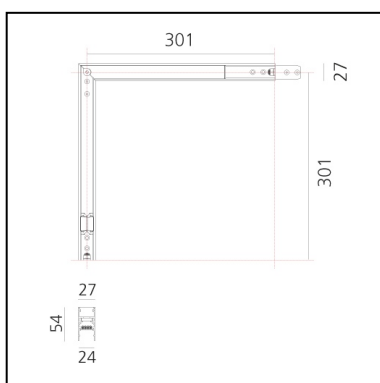

A.24 - Ceiling Magnetic Track - 90° Ceiling Track Corner (on same plane) - Black

Carlotta de Bevilacqua

IP20    

Notes

Each linear, angle and curved elements are provided with mechanical and electrical joints and installation accessories. End caps have to be ordered separately. Bracket for fixing to ceiling is included: 1 for 1176mm length or 2 for 2352mm length. Depending on the driver, the product can be undimmable or dimmable DALI.

DIMENSIONS

- Length: **cm 31.5**
- Width: **cm 31.5**
- Weight: **cm 0.9**

Accessories

4pcs feed connectors (for powering multiple sections with a single power kit) AQ90500

Power cable, 2x0.75 + 2x0.35, mm2 (to realized customized power cable) - 10m - White AQ90600