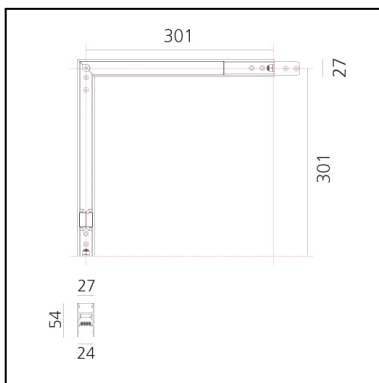

# A.24 - Ceiling Magnetic Track - 90° Ceiling Track Corner (on same plane) - Brushed Bronze

Carlotta de Bevilacqua

IP20   

## Notes

Each linear, angle and curved elements are provided with mechanical and electrical joints and installation accessories. End caps have to be ordered separately. Bracket for fixing to ceiling is included: 1 for 1176mm length or 2 for 2352mm length. Depending on the driver, the product can be undimmable or dimmable DALI.

## DIMENSIONS

- Length: **cm 31.5**
- Width: **cm 31.5**
- Weight: **cm 0.9**

**Accessories**

4pcs feed connectors (for powering multiple sections with a single power kit) AQ90500

Power cable, 2x0.75 + 2x0.35, mm2 (to realized customized power cable) - 10m - White AQ90600