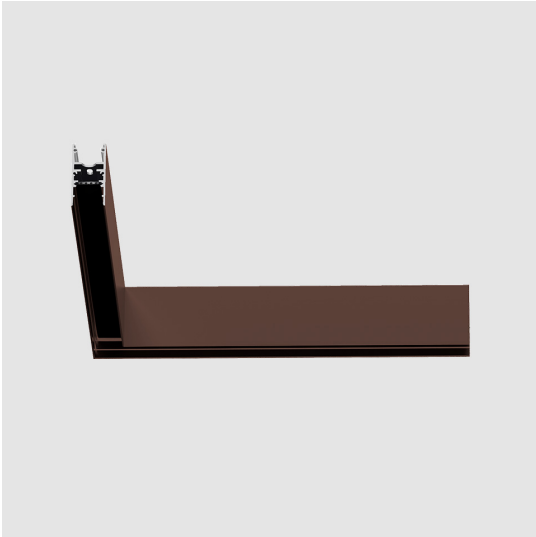

# A.24 - Ceiling Magnetic Track - 90° Ceiling Track Corner (on same plane) - Brushed Bronze

Carlotta de Bevilacqua

IP20   

## Notes

Each linear, angle and curved elements are provided with mechanical and electrical joints and installation accessories. End caps have to be ordered separately. Bracket for fixing to ceiling is included: 1 for 1176mm length or 2 for 2352mm length. Depending on the driver, the product can be undimmable or dimmable DALI.

## DESCRIPTION

A.24 is a new comprehensive and flexible system to design light in space. A single profile, only 24 mm thick, can be installed in the recessed, ceiling or suspension mode to continuously follow the angles on a flat or three-dimensional surface. This profile hosts to a variety of performance options: diffused light, sharp optical units with three beam angles, or a smart magnetic track. This makes A.24 a flexible system, as well as an open platform to accommodate other products from the Architectural collection. The suspension version also features direct emission. The three solutions can be alternated to match the architecture and the room functions with utmost flexibility. The competence of Artemide is revealed by the quality of light, as well as by the ability of A.24 to freely move in space, with direct power connection points up to 14 metres apart.

## DIMENSIONS

- Length: **cm 31.5**
- Width: **cm 31.5**
- Weight: **cm 0.9**

**Accessories**

4pcs feed connectors (for powering multiple sections with a single power kit) AQ90500

Power cable, 2x0.75 + 2x0.35, mm2 (to realized customized power cable) - 10m - White AQ90600