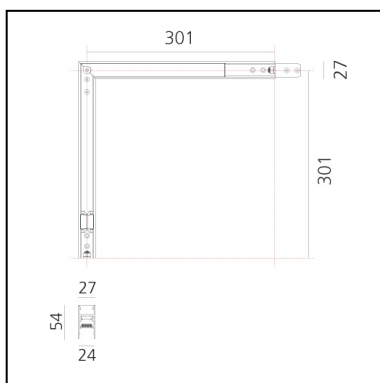

A.24 - Ceiling Magnetic Track - 90° Ceiling Track Corner (on same plane) - Brushed Silver

Carlotta de Bevilacqua

IP20   

Notes

Each linear, angle and curved elements are provided with mechanical and electrical joints and installation accessories. End caps have to be ordered separately. Bracket for fixing to ceiling is included: 1 for 1176mm length or 2 for 2352mm length. Depending on the driver, the product can be undimmable or dimmable DALI.

DIMENSIONS

- Length: **cm 31.5**
- Width: **cm 31.5**
- Weight: **cm 0.9**

Accessories

4pcs feed connectors (for powering multiple sections with a single power kit) AQ90500

Power cable, 2x0.75 + 2x0.35, mm2 (to realized customized power cable) - 10m - White AQ90600