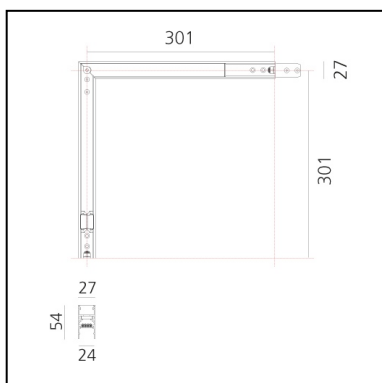

# A.24 - Ceiling Magnetic Track - 90° Ceiling Track Corner (on same plane) - White

Carlotta de Bevilacqua

IP20   

## DIMENSIONS

- Length: **cm 31.5**
- Width: **cm 31.5**
- Weight: **cm 0.9**

**Accessories**

4pcs feed connectors (for powering multiple sections with a single power kit) AQ90500

Power cable, 2x0.75 + 2x0.35, mm2 (to realized customized power cable) - 10m - White AQ90600