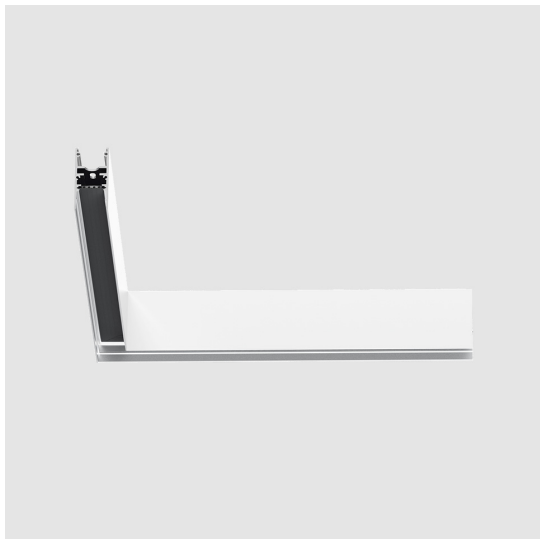

# A.24 - Ceiling Magnetic Track - 90° Ceiling Track Corner (on same plane) - White

Carlotta de Bevilacqua

IP20   

## Notes

Each linear, angle and curved elements are provided with mechanical and electrical joints and installation accessories. End caps have to be ordered separately. Bracket for fixing to ceiling is included: 1 for 1176mm length or 2 for 2352mm length. Depending on the driver, the product can be undimmable or dimmable DALI.

## DESCRIPTION

A.24 is a new comprehensive and flexible system to design light in space. A single profile, only 24 mm thick, can be installed in the recessed, ceiling or suspension mode to continuously follow the angles on a flat or three-dimensional surface. This profile hosts to a variety of performance options: diffused light, sharp optical units with three beam angles, or a smart magnetic track. This makes A.24 a flexible system, as well as an open platform to accommodate other products from the Architectural collection. The suspension version also features direct emission. The three solutions can be alternated to match the architecture and the room functions with utmost flexibility. The competence of Artemide is revealed by the quality of light, as well as by the ability of A.24 to freely move in space, with direct power connection points up to 14 metres apart.

## FEATURES

- Article Code: **AQ39201**
- Colour: **White**
- Installation: **Ceiling**
- Series: **Architectural Indoor**
- Environment: **Indoor**
- design by: **Carlotta de Bevilacqua**