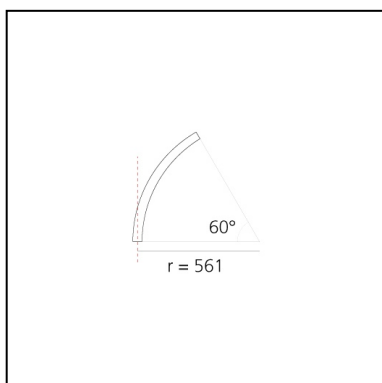

A.24 - Ceiling Magnetic Track - Curved Joining Elements (not magnetic) - 561mm - 60° - Black

Carlotta de Bevilacqua

IP20   

Notes

Each linear, angle and curved elements are provided with mechanical and electrical joints and installation accessories. End caps have to be ordered separately. Bracket for fixing to ceiling is included: 1 for 1176mm length or 2 for 2352mm length. Depending on the driver, the product can be undimmable or dimmable DALI.