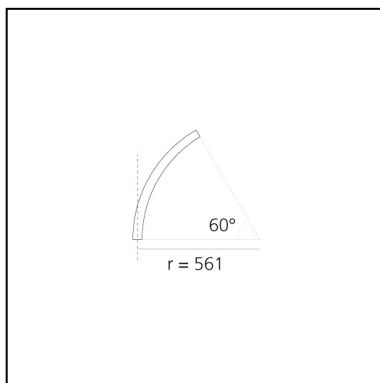

# A.24 - Ceiling Magnetic Track - Curved Joining Elements (not magnetic) - 561mm - 60° - Brushed Bronze

Carlotta de Bevilacqua

IP20   