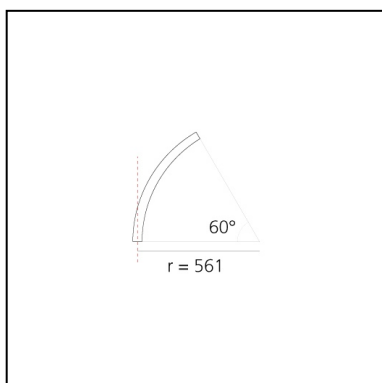

A.24 - Ceiling Magnetic Track - Curved Joining Elements (not magnetic) - 561mm - 60° - Brushed Silver

Carlotta de Bevilacqua

IP20   

Notes

Each linear, angle and curved elements are provided with mechanical and electrical joints and installation accessories. End caps have to be ordered separately. Bracket for fixing to ceiling is included: 1 for 1176mm length or 2 for 2352mm length. Depending on the driver, the product can be undimmable or dimmable DALI.