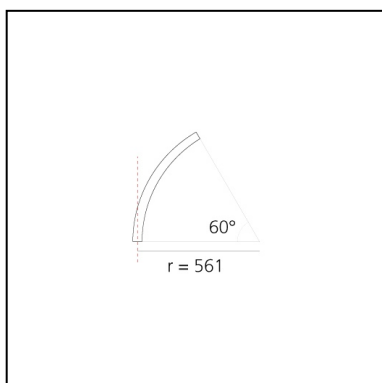

A.24 - Ceiling Magnetic Track - Curved Joining Elements (not magnetic) - 561mm - 60° - White

Carlotta de Bevilacqua

IP20    

Notes

Each linear, angle and curved elements are provided with mechanical and electrical joints and installation accessories. End caps have to be ordered separately. Bracket for fixing to ceiling is included: 1 for 1176mm length or 2 for 2352mm length. Depending on the driver, the product can be undimmable or dimmable DALI.