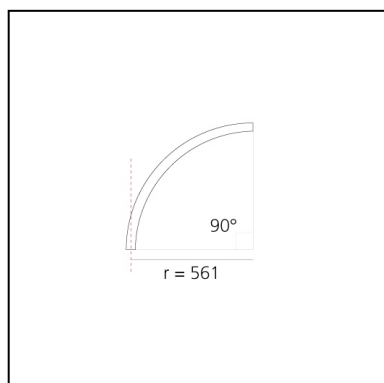

A.24 - Ceiling Magnetic Track - Curved Joining Elements (not magnetic) - 561mm - 90° - Black

Carlotta de Bevilacqua

IP20   

Notes

Each linear, angle and curved elements are provided with mechanical and electrical joints and installation accessories. End caps have to be ordered separately. Bracket for fixing to ceiling is included: 1 for 1176mm length or 2 for 2352mm length. Depending on the driver, the product can be undimmable or dimmable DALI.