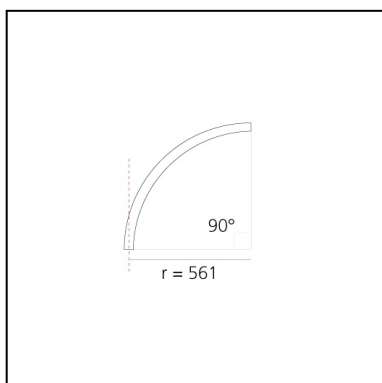

A.24 - Ceiling Magnetic Track - Curved Joining Elements (not magnetic) - 561mm - 90° - Brushed Bronze

Carlotta de Bevilacqua

IP20   

Notes

Each linear, angle and curved elements are provided with mechanical and electrical joints and installation accessories. End caps have to be ordered separately. Bracket for fixing to ceiling is included: 1 for 1176mm length or 2 for 2352mm length. Depending on the driver, the product can be undimmable or dimmable DALI.