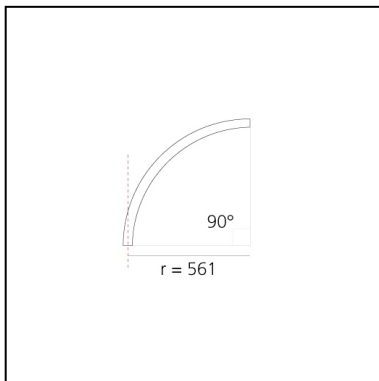

A.24 - Ceiling Magnetic Track - Curved Joining Elements (not magnetic) - 561mm - 90° - Brushed Silver

Carlotta de Bevilacqua

IP20   

Notes

Each linear, angle and curved elements are provided with mechanical and electrical joints and installation accessories. End caps have to be ordered separately. Bracket for fixing to ceiling is included: 1 for 1176mm length or 2 for 2352mm length. Depending on the driver, the product can be undimmable or dimmable DALI.