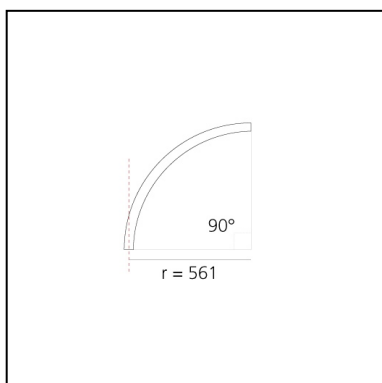

A.24 - Ceiling Magnetic Track - Curved Joining Elements (not magnetic) - 561mm - 90° - White

Carlotta de Bevilacqua

IP20   

Notes

Each linear, angle and curved elements are provided with mechanical and electrical joints and installation accessories. End caps have to be ordered separately. Bracket for fixing to ceiling is included: 1 for 1176mm length or 2 for 2352mm length. Depending on the driver, the product can be undimmable or dimmable DALI.