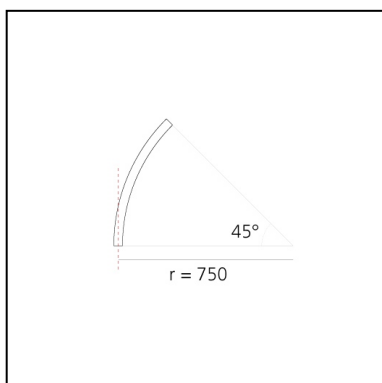

A.24 - Ceiling Magnetic Track - Curved Joining Elements (not magnetic) - 750mm - 45° - Black

Carlotta de Bevilacqua

IP20 III  

Notes

Each linear, angle and curved elements are provided with mechanical and electrical joints and installation accessories. End caps have to be ordered separately. Bracket for fixing to ceiling is included: 1 for 1176mm length or 2 for 2352mm length. Depending on the driver, the product can be undimmable or dimmable DALI.