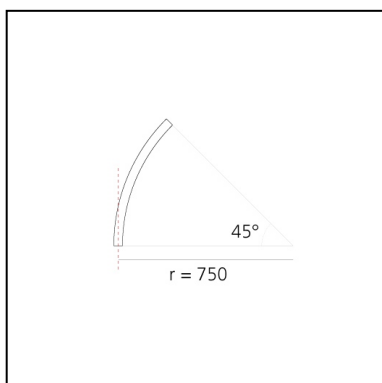

# A.24 - Ceiling Magnetic Track - Curved Joining Elements (not magnetic) - 750mm - 45° - Brushed Bronze

Carlotta de Bevilacqua

IP20   