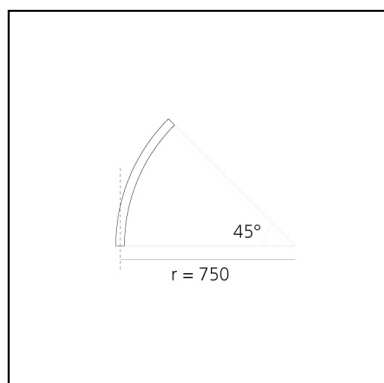

A.24 - Ceiling Magnetic Track - Curved Joining Elements (not magnetic) - 750mm - 45° - Brushed Silver

Carlotta de Bevilacqua

IP20   

Notes

Each linear, angle and curved elements are provided with mechanical and electrical joints and installation accessories. End caps have to be ordered separately. Bracket for fixing to ceiling is included: 1 for 1176mm length or 2 for 2352mm length. Depending on the driver, the product can be undimmable or dimmable DALI.