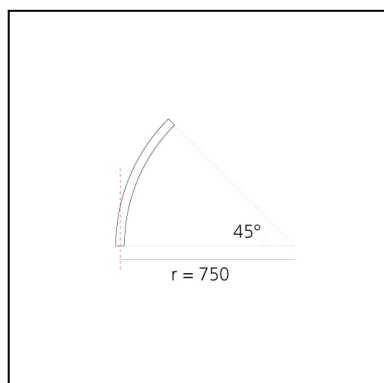

A.24 - Ceiling Magnetic Track - Curved Joining Elements (not magnetic) - 750mm - 45° - White

Carlotta de Bevilacqua

IP20   

Notes

Each linear, angle and curved elements are provided with mechanical and electrical joints and installation accessories. End caps have to be ordered separately. Bracket for fixing to ceiling is included: 1 for 1176mm length or 2 for 2352mm length. Depending on the driver, the product can be undimmable or dimmable DALI.