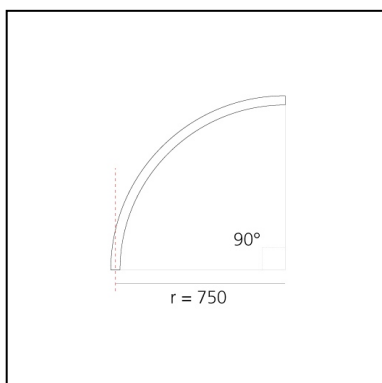

# A.24 - Ceiling Magnetic Track - Curved Joining Elements (not magnetic) - 750mm - 90° - Black

Carlotta de Bevilacqua

IP20   