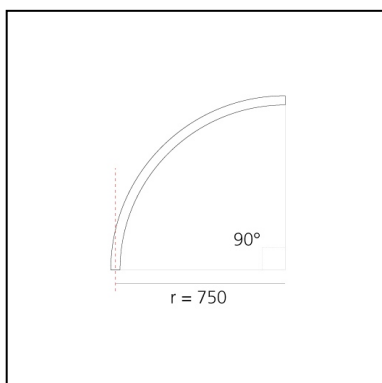

A.24 - Ceiling Magnetic Track - Curved Joining Elements (not magnetic) - 750mm - 90° - Brushed Bronze

Carlotta de Bevilacqua

IP20   

Notes

Each linear, angle and curved elements are provided with mechanical and electrical joints and installation accessories. End caps have to be ordered separately. Bracket for fixing to ceiling is included: 1 for 1176mm length or 2 for 2352mm length. Depending on the driver, the product can be undimmable or dimmable DALI.