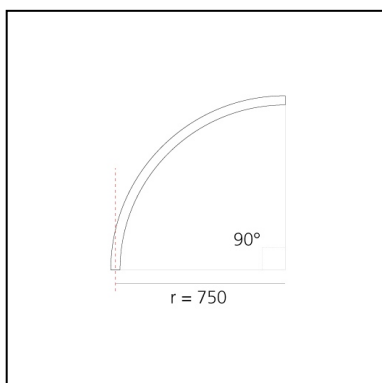

# A.24 - Ceiling Magnetic Track - Curved Joining Elements (not magnetic) - 750mm - 90° - Brushed Silver

Carlotta de Bevilacqua

IP20   