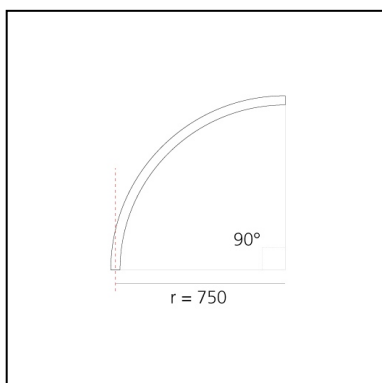

A.24 - Ceiling Magnetic Track - Curved Joining Elements (not magnetic) - 750mm - 90° - White

Carlotta de Bevilacqua

IP20   

Notes

Each linear, angle and curved elements are provided with mechanical and electrical joints and installation accessories. End caps have to be ordered separately. Bracket for fixing to ceiling is included: 1 for 1176mm length or 2 for 2352mm length. Depending on the driver, the product can be undimmable or dimmable DALI.