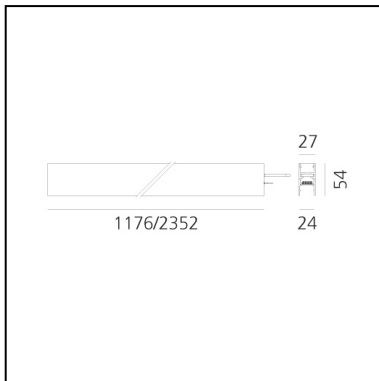

A.24 - Ceiling Magnetic Track - Track - 1176mm - Black

Carlotta de Bevilacqua

IP20   

Notes

Each linear, angle and curved elements are provided with mechanical and electrical joints and installation accessories. End caps have to be ordered separately. Bracket for fixing to ceiling is included: 1 for 1176mm length or 2 for 2352mm length. Depending on the driver, the product can be undimmable or dimmable DALI.

DIMENSIONS

- Length: **cm 117.6**
- Width: **cm 2.7**
- Height: **cm 5.4**
- Weight: **cm 1.7**

Accessories

4pcs feed connectors (for powering multiple sections with a single power kit) AQ90500

Power cable, 2x0.75 + 2x0.35, mm2 (to realized customized power cable) - 10m - White AQ90600