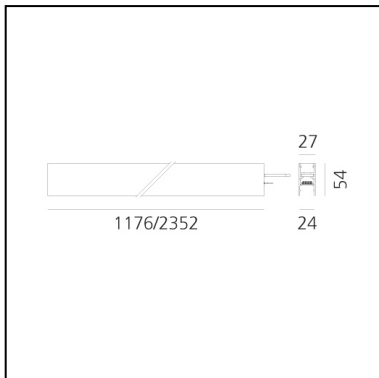

# A.24 - Ceiling Magnetic Track - Track - 1176mm - Brushed Bronze

Carlotta de Bevilacqua

IP20   

## DIMENSIONS

- Length: **cm 117.6**
- Width: **cm 2.7**
- Height: **cm 5.4**
- Weight: **cm 1.7**

**Accessories**

4pcs feed connectors (for powering multiple sections with a single power kit) AQ90500

Power cable, 2x0.75 + 2x0.35, mm2 (to realized customized power cable) - 10m - White AQ90600