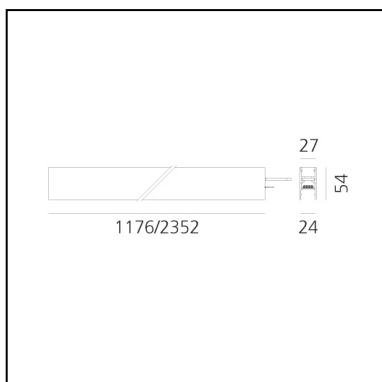

A.24 - Ceiling Magnetic Track - Track - 1176mm - Brushed Silver

Carlotta de Bevilacqua

IP20   

Notes

Each linear, angle and curved elements are provided with mechanical and electrical joints and installation accessories. End caps have to be ordered separately. Bracket for fixing to ceiling is included: 1 for 1176mm length or 2 for 2352mm length. Depending on the driver, the product can be undimmable or dimmable DALI.

DIMENSIONS

- Length: **cm 117.6**
- Width: **cm 2.7**
- Height: **cm 5.4**
- Weight: **cm 1.7**

Accessories

4pcs feed connectors (for powering multiple sections with a single power kit) AQ90500

Power cable, 2x0.75 + 2x0.35, mm2 (to realized customized power cable) - 10m - White AQ90600