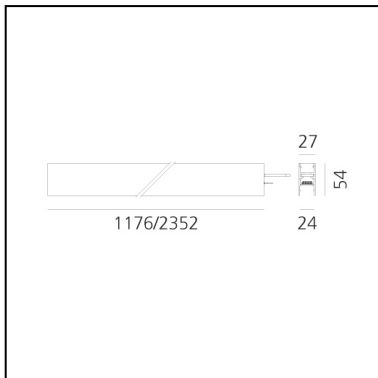

A.24 - Ceiling Magnetic Track - Track - 1176mm - White

Carlotta de Bevilacqua

IP20   

Notes

Each linear, angle and curved elements are provided with mechanical and electrical joints and installation accessories. End caps have to be ordered separately. Bracket for fixing to ceiling is included: 1 for 1176mm length or 2 for 2352mm length. Depending on the driver, the product can be undimmable or dimmable DALI.

DIMENSIONS

- Length: **cm 117.6**
- Width: **cm 2.7**
- Height: **cm 5.4**
- Weight: **cm 1.7**

Accessories

4pcs feed connectors (for powering multiple sections with a single power kit) AQ90500

Power cable, 2x0.75 + 2x0.35, mm2 (to realized customized power cable) - 10m - White AQ90600