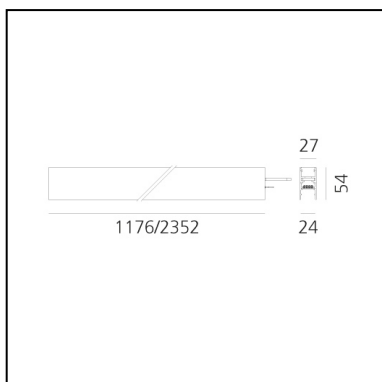

# A.24 - Ceiling Magnetic Track - Track - 2352mm - Black

Carlotta de Bevilacqua

IP20   

## DIMENSIONS

- Length: **cm 235.2**
- Width: **cm 2.7**
- Height: **cm 5.4**
- Weight: **cm 2.7**

**Accessories**

4pcs feed connectors (for powering multiple sections with a single power kit) AQ90500

Power cable, 2x0.75 + 2x0.35, mm2 (to realized customized power cable) - 10m - White AQ90600