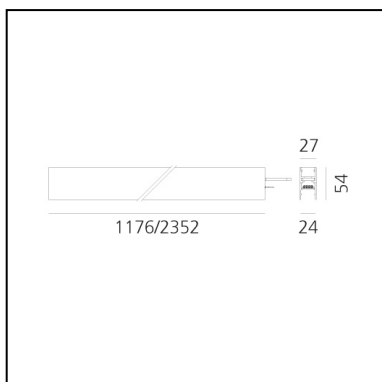

# A.24 - Ceiling Magnetic Track - Track - 2352mm - Brushed Bronze

Carlotta de Bevilacqua

IP20   

## DIMENSIONS

- Length: **cm 235.2**
- Width: **cm 2.7**
- Height: **cm 5.4**
- Weight: **cm 2.7**

**Accessories**

4pcs feed connectors (for powering multiple sections with a single power kit) AQ90500

Power cable, 2x0.75 + 2x0.35, mm2 (to realized customized power cable) - 10m - White AQ90600